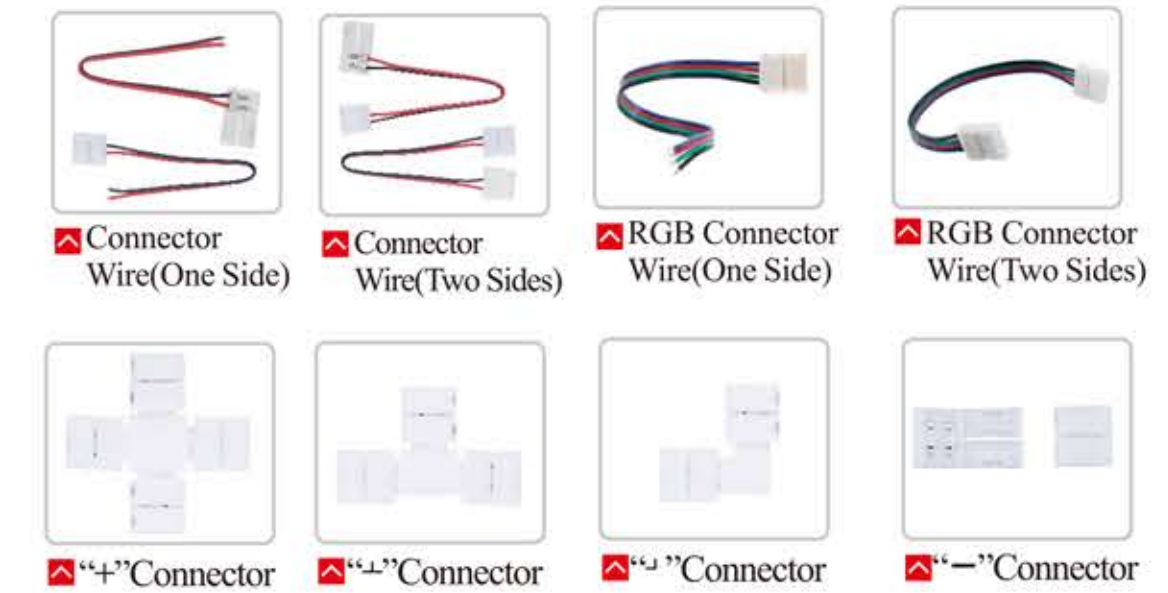

Technical data

Model No	Input Voltage	Input Power	CRI	IP Rating	LUMEN
SMD2835-112P/M-IC	DC12V/24V	20.5W/M	90	IP20/IP43/IP44	2300LM/M
SMD2835-70P/M-IC	DC12V/24V	12W/M	90	IP20/IP43/IP44/IP65/IP68	1500LM/M
SMD2835-60P/M	DC12V/24V	6W/M	90	IP20/IP44/IP65/IP68	450LM/M
SMD2835-120P/M	DC12V/24V	10W/M	90	IP20/IP44/IP65/IP68	800LM/M
SMD2835-180P/M	DC12V/24V	13W/M	90	IP20/IP44/IP65/IP68	1400LM/M
SMD5050-60P/M	DC12V/24V	10W/M	90	IP20/IP44/IP65/IP68	700LM/M
SMD5730-60P/M	DC12V/24V	10W/M	90	IP20/IP44/IP65/IP68	650LM/M
SMD5050-120P/M	DC12V/24V	12W/M	90	IP20/IP43/IP44/IP65/IP68	1000LM/M
SMD5730-120P/M	DC12V/24V	16W/M	90	IP20/IP43/IP44/IP65/IP68	1200LM/M

Color : 2700K / 3000K/4000K/6500K / Red / Blue/Green/Yellow/Pink/Purple/RGB

DC LED SNAKE FLEX Strip

Technical data

Model No	Input Voltage	Input Power	CRI	IP Rating	LUMEN
SNAKE-SMD2835-60P/M	DC12V/24V	5W/M	90	IP20/IP43/IP44	400LM/M

Technical data

Model No	Input Voltage	Input Power	CRI	IP Rating	LUMEN
SMD2835-120P/M-W+WW	DC12V/24V	11W/M	90	IP20/IP43/IP44	1100LM/M
SMD5050-60P/M-W+WW	DC12V/24V	10W/M	90	IP20/IP43/IP44	750LM/M

DC LED Flexible Strip Series Accessories

COMPATIBLE ALUMINIUM PROFILE

NEW RGB STRIP DMX CONNECTION DRAWING

- Safe and reliable full isolation design
- Output for high voltage AC100-240V LED Strip
- With both Master / Decoder functions switchable.
- Waterproof IP grade IP67
- High temperature resistant address digital display.