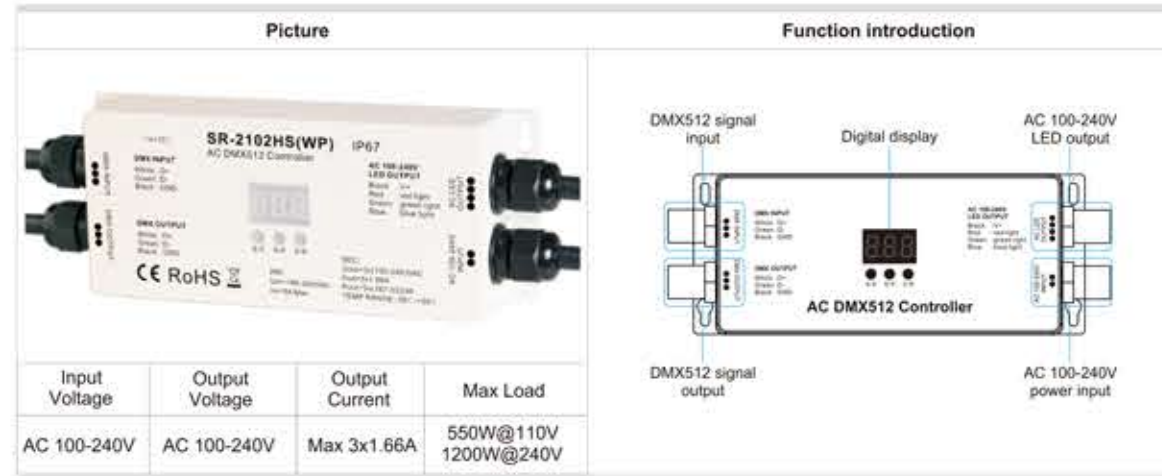

Technical data

Model No	Input Voltage	Input Power	CRI	IP Rating	LUMEN
SMD2835-112P/M-IC	DC12V/24V	20.5W/M	90	IP20/IP43/IP44	2300LM/M
SMD2835-70P/M-IC	DC12V/24V	12W/M	90	IP20/IP43/IP44/IP65/IP68	1500LM/M
SMD2835-60P/M	DC12V/24V	6W/M	90	IP20/IP44/IP65/IP68	450LM/M
SMD2835-120P/M	DC12V/24V	10W/M	90	IP20/IP44/IP65/IP68	800LM/M
SMD2835-180P/M	DC12V/24V	13W/M	90	IP20/IP44/IP65/IP68	1400LM/M
SMD5050-60P/M	DC12V/24V	10W/M	90	IP20/IP44/IP65/IP68	700LM/M
SMD5730-60P/M	DC12V/24V	10W/M	90	IP20/IP44/IP65/IP68	650LM/M
SMD5050-120P/M	DC12V/24V	12W/M	90	IP20/IP43/IP44/IP65/IP68	1000LM/M
SMD5730-120P/M	DC12V/24V	16W/M	90	IP20/IP43/IP44/IP65/IP68	1200LM/M

Color : 2700K / 3000K/4000K/6500K / Red / Blue/Green/Yellow/Pink/Purple/RGB

DC LED SNAKE FLEX Strip

Technical data

Model No	Input Voltage	Input Power	CRI	IP Rating	LUMEN
SNAKE-SMD2835-60P/M	DC12V/24V	5W/M	90	IP20/IP43/IP44	400LM/M

Technical data

Model No	Input Voltage	Input Power	CRI	IP Rating	LUMEN
SMD2835-120P/M-W+WW	DC12V/24V	11W/M	90	IP20/IP43/IP44	1100LM/M
SMD5050-60P/M-W+WW	DC12V/24V	10W/M	90	IP20/IP43/IP44	750LM/M

DC LED Flexible Strip Series Accessories

COMPATIBLE ALUMINIUM PROFILE

NEW RGB STRIP DMX CONNECTION DRAWING

- Safe and reliable full isolation design
- Output for high voltage AC100-240V LED Strip
- With both Master / Decoder functions switchable.
- Waterproof IP grade IP67
- High temperature resistant address digital display.