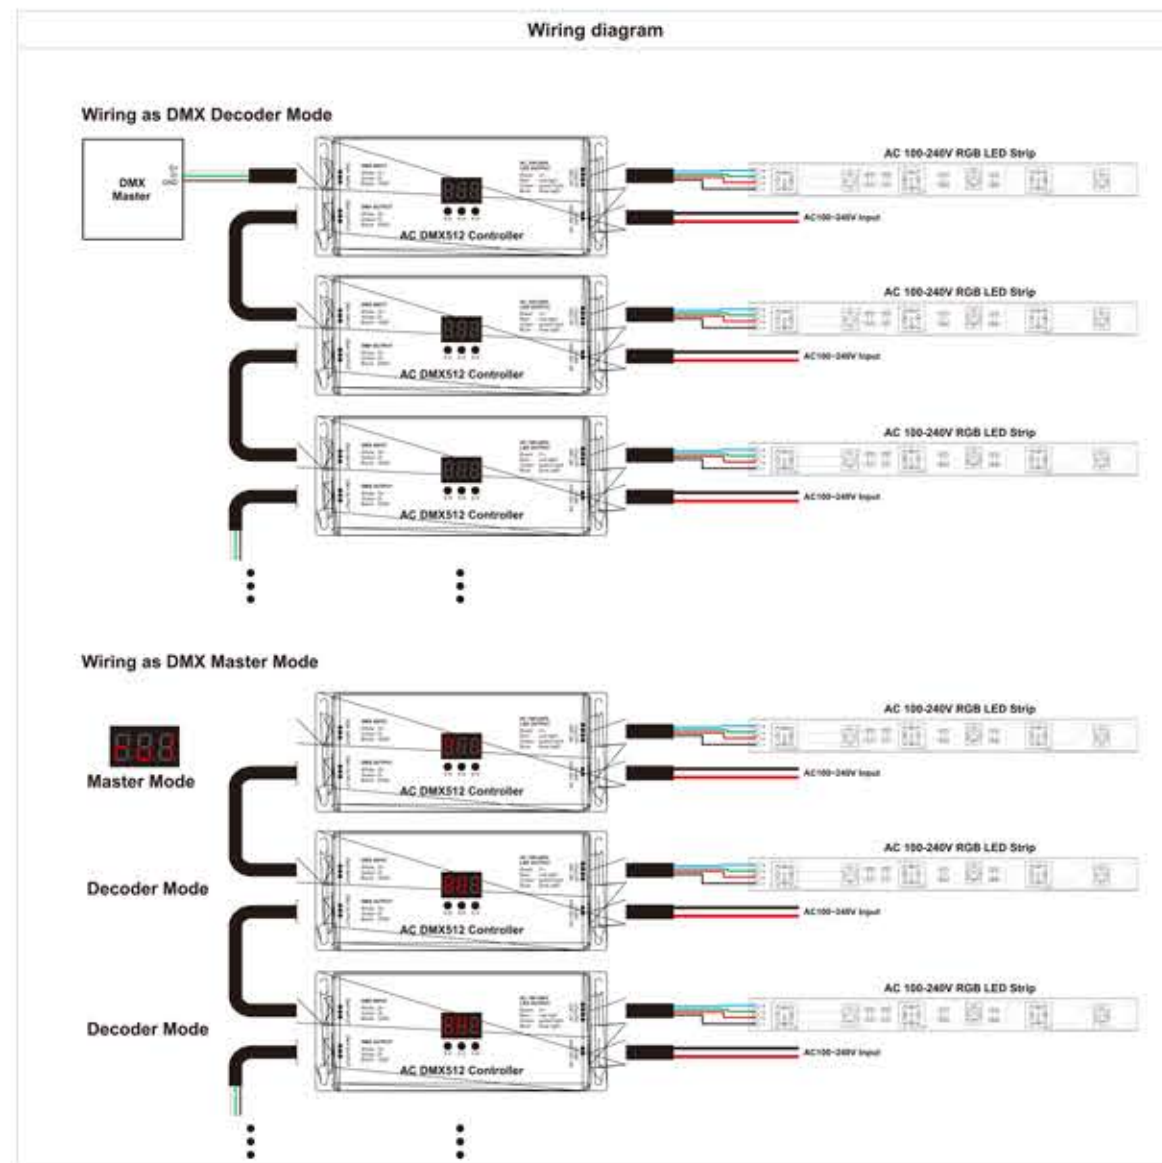

Technical data

Model No	Input Voltage	Input Power	CRI	IP Rating	LUMEN
SMD2835-112P/M-IC	DC12V/24V	20.5W/M	90	IP20/IP43/IP44	2300LM/M
SMD2835-70P/M-IC	DC12V/24V	12W/M	90	IP20/IP43/IP44/IP65/IP68	1500LM/M
SMD2835-60P/M	DC12V/24V	6W/M	90	IP20/IP44/IP65/IP68	450LM/M
SMD2835-120P/M	DC12V/24V	10W/M	90	IP20/IP44/IP65/IP68	800LM/M
SMD2835-180P/M	DC12V/24V	13W/M	90	IP20/IP44/IP65/IP68	1400LM/M
SMD5050-60P/M	DC12V/24V	10W/M	90	IP20/IP44/IP65/IP68	700LM/M
SMD5730-60P/M	DC12V/24V	10W/M	90	IP20/IP44/IP65/IP68	650LM/M
SMD5050-120P/M	DC12V/24V	12W/M	90	IP20/IP43/IP44/IP65/IP68	1000LM/M
SMD5730-120P/M	DC12V/24V	16W/M	90	IP20/IP43/IP44/IP65/IP68	1200LM/M

Color : 2700K / 3000K/4000K/6500K / Red / Blue/Green/Yellow/Pink/Purple/RGB

DC LED SNAKE FLEX Strip

Technical data

Model No	Input Voltage	Input Power	CRI	IP Rating	LUMEN
SNAKE-SMD2835-60P/M	DC12V/24V	5W/M	90	IP20/IP43/IP44	400LM/M

Technical data

Model No	Input Voltage	Input Power	CRI	IP Rating	LUMEN
SMD2835-120P/M-W+WW	DC12V/24V	11W/M	90	IP20/IP43/IP44	1100LM/M
SMD5050-60P/M-W+WW	DC12V/24V	10W/M	90	IP20/IP43/IP44	750LM/M

DC LED Flexible Strip Series Accessories

COMPATIBLE ALUMINIUM PROFILE

NEW RGB STRIP DMX CONNECTION DRAWING

- Safe and reliable full isolation design
- Output for high voltage AC100-240V LED Strip
- With both Master / Decoder functions switchable.
- Waterproof IP grade IP67
- High temperature resistant address digital display.