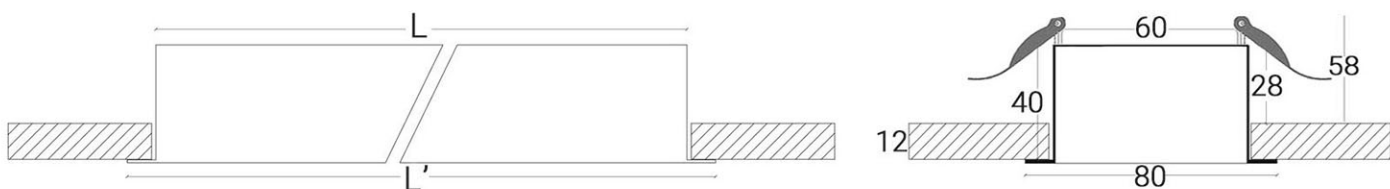

# LED LINEAR DANOUB 40MM

MODEL No.	L(MM)	L'(MM)	W(KG)
MBPL40P0600R	590	610	0.4
MBPL40P1200R	1190	1210	0.8
MBPL40P1800R	1770	1790	1.2
MBPL40P2400R	2370	2390	1.6
MBPL40P3000R	2950	2970	2.0
MBPL40P3600R	3550	3570	2.4
MBPL40P4200R	4130	4150	2.8
MBPL40P4800R	4730	4750	3.2
MBPL40P5400R	5250	5270	3.6
MBPL40P6000R	5910	5930	4.0

# LED LINEAR DANOUB 60MM

MODEL No.	L(MM)	L'(MM)	W(KG)
MBPL60P0600R	590	610	0.7
MBPL60P1200R	1190	1210	1.4
MBPL60P1800R	1770	1790	2.1
MBPL60P2400R	2370	2390	2.8
MBPL60P3000R	2950	2970	3.5
MBPL60P3600R	3550	3570	4.2
MBPL60P4200R	4130	4150	4.9
MBPL60P4800R	4730	4750	5.6
MBPL60P5400R	5250	5270	6.3
MBPL60P6000R	5910	5930	7.0