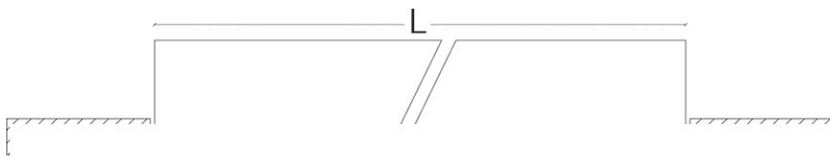

# LED LINEAR DANOUB 60MM

MODEL No.	L(MM)	L'(MM)	W(KG)
MBPL60P0600R	590	610	0.7
MBPL60P1200R	1190	1210	1.4
MBPL60P1800R	1770	1790	2.1
MBPL60P2400R	2370	2390	2.8
MBPL60P3000R	2950	2970	3.5
MBPL60P3600R	3550	3570	4.2
MBPL60P4200R	4130	4150	4.9
MBPL60P4800R	4730	4750	5.6
MBPL60P5400R	5250	5270	6.3
MBPL60P6000R	5910	5930	7.0

# LED LINEAR DANOUB 70MM

MODEL No.	L(MM)	L'(MM)	W(KG)
MBPL70P0600R	590	610	0.8
MBPL70P1200R	1190	1210	1.6
MBPL70P1800R	1770	1790	2.4
MBPL70P2400R	2370	2390	3.2
MBPL70P3000R	2950	2970	4.0
MBPL70P3600R	3550	3570	4.8
MBPL70P4200R	4130	4150	5.6
MBPL70P4800R	4730	4750	6.4
MBPL70P5400R	5250	5270	7.2
MBPL70P6000R	5910	5930	8.0