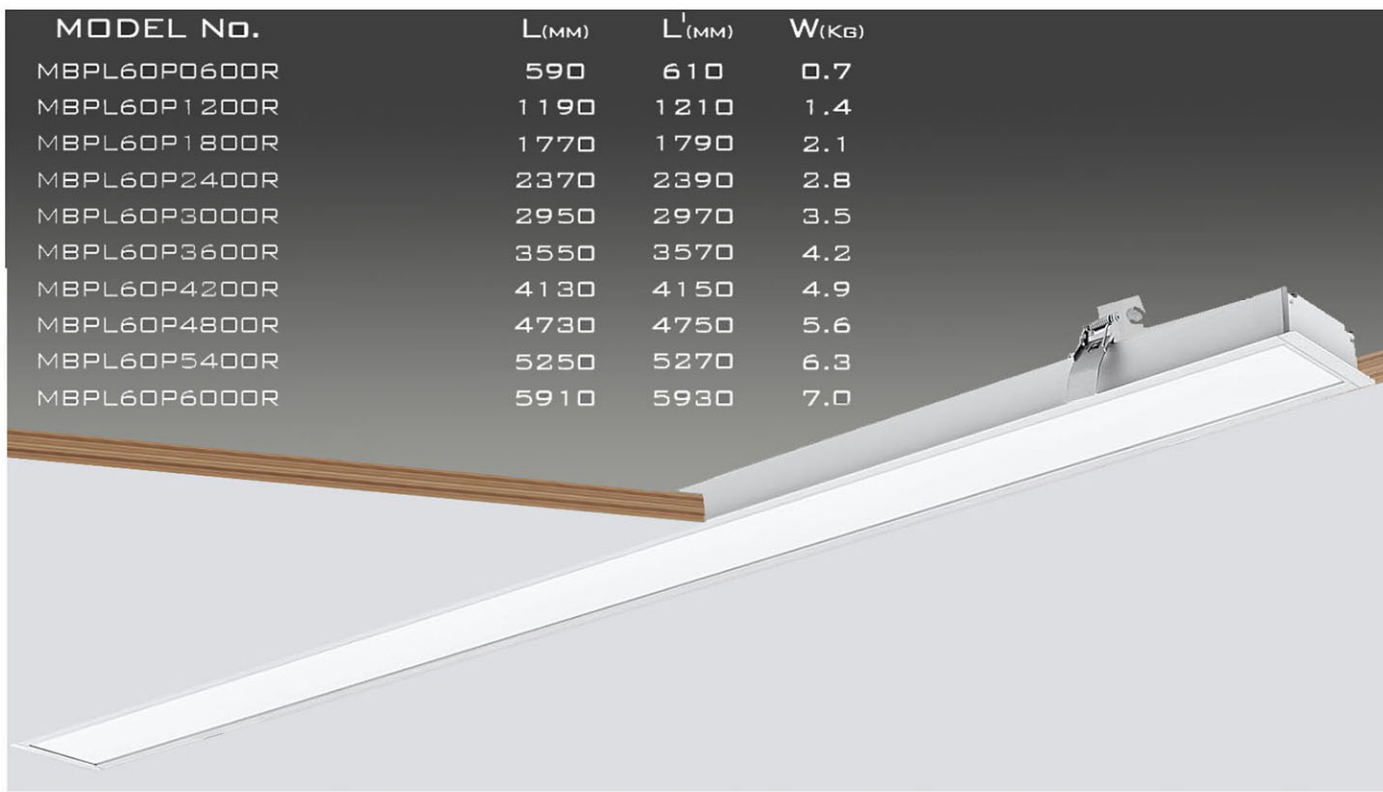

LED LINEAR DANOUB 60MM

MODEL No.	L(MM)	L'(MM)	W(KG)
MBPL60P0600R	590	610	0.7
MBPL60P1200R	1190	1210	1.4
MBPL60P1800R	1770	1790	2.1
MBPL60P2400R	2370	2390	2.8
MBPL60P3000R	2950	2970	3.5
MBPL60P3600R	3550	3570	4.2
MBPL60P4200R	4130	4150	4.9
MBPL60P4800R	4730	4750	5.6
MBPL60P5400R	5250	5270	6.3
MBPL60P6000R	5910	5930	7.0