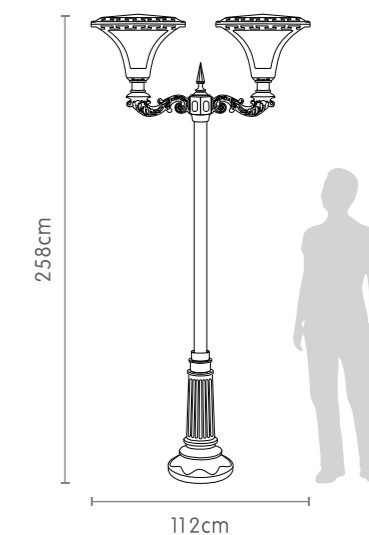

SH-046208 U
N.W~20.2 kg