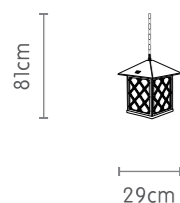

SH-05401-1
N.W~3.70 kg

Material : Aluminium Die-Cast	Bolt : Steel
Color : Powder Coating	Lamp : LED
Shade : PMMA	Lamp Holder : E27 standard
Color Shade : Opalline	Power : 20W max. 220-240V

SH-05402
N.W~2.5 kg