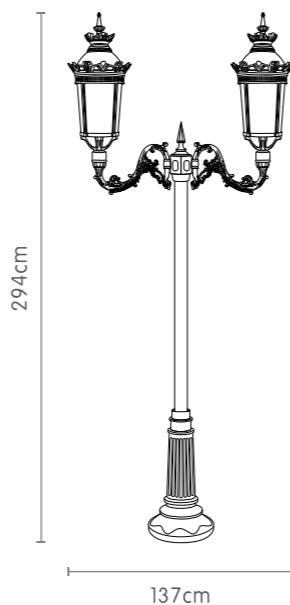

# Emperatoor

Code: SH - 086

Material : Aluminium Die-Cast	Bolt : Steel
Color : Powder Coating	Lamp : LED
Shade : PMMA	Lamp Holder : E27 standard
Color Shade : Opalline	Power : 30W max. 220-240V

SH-08602  
N.W~6 kg

SH-08604  
N.W~6.6 kg

SH-08601  
N.W~6.2 kg

SH-086227U  
N.W~22.2 kg

SH-086927U  
N.W~9.65 kg

SH-08601  
N.W~6.2 kg

SH-086910 U  
N.W~8.9 kg

SH-086210 U  
N.W~22.4 kg

SH-086917U  
N.W~9.1 kg