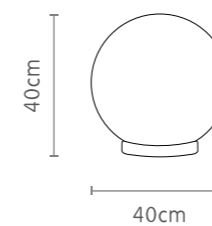

SH-091218 E  
N.W~5 kg

SH-091318 D  
N.W~6.8 kg

**Gooy**  
Light Up The Night

SH-4040

SH-4035

SH-4030

SH-4025

SH-4020