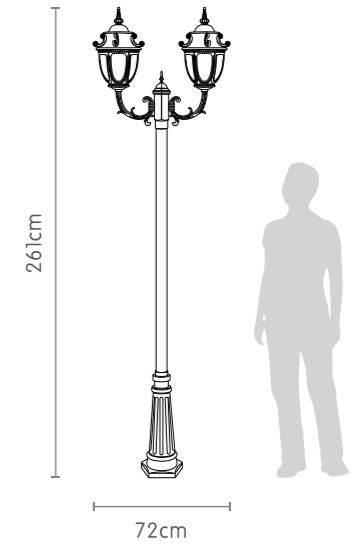

SH-068202 U
N.W~7 kg