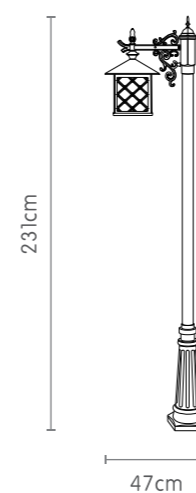

# Karen

Code: SH - 054

Material : Aluminium Die-Cast	Bolt : Steel
Color : Powder Coating	Lamp : LED
Shade : PMMA	Lamp Holder : E27 standard
Color Shade : Opalline	Power : 20W max. 220-240V

SH-05402  
N.W~2.5 kg

SH-054913D  
N.W~3.710 kg

SH-054903D  
N.W~2.950 kg

SH-054113D  
N.W~3.950 kg

SH-054203D  
N.W~6.200 kg

SH-054213D  
N.W~7.100 kg

SH-05401-1  
N.W~3.70 kg

SH-05401-2  
N.W~4.900 kg

SH-05401-3  
N.W~5.5 kg