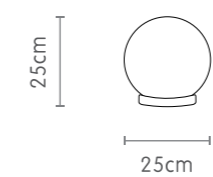

SH-091218 E  
N.W~5 kg

SH-091318 D  
N.W~6.8 kg

**Gooy**  
Light Up The Night

SH-4040

SH-4035

SH-4030

SH-4025

SH-4020