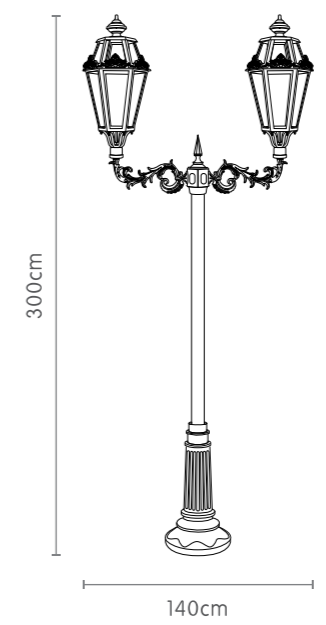

SH-090217 U
N.W~23.8 kg