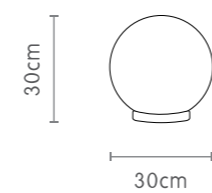

SH-091218 E  
N.W~5 kg

SH-091318 D  
N.W~6.8 kg

**Gooy**  
Light Up The Night

SH-4040

SH-4035

SH-4030

SH-4025

SH-4020