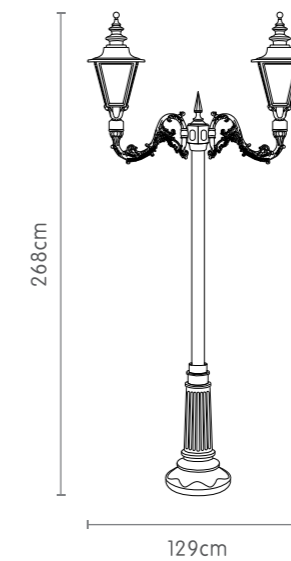

SH-074213 U
N.W~12.1 kg