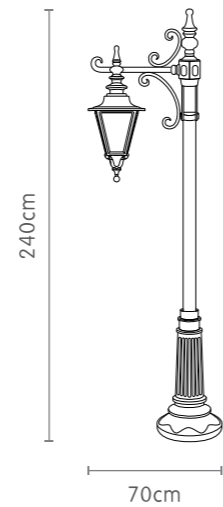

SH-07401
N.W~4.2 kg