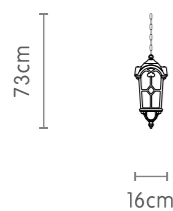

Material : Aluminium Die-Cast	Bolt : Steel
Color : Powder Coating	Lamp : LED
Shade : PMMA	Lamp Holder : E27 standard
Color Shade : Opalline	Power : 12W max. 220-240V

SH-05602
N.W~1.1 kg