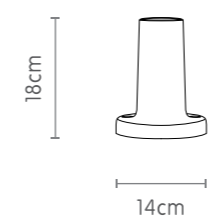

Gooy
Light Up The Night

SH-4025

SH-4020

SH-3725

SH-3920