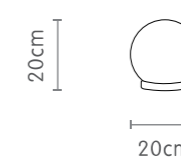

SH-091218 E  
N.W~5 kg

SH-091318 D  
N.W~6.8 kg

**Gooy**  
Light Up The Night

SH-4040

SH-4035

SH-4030

SH-4025

SH-4020