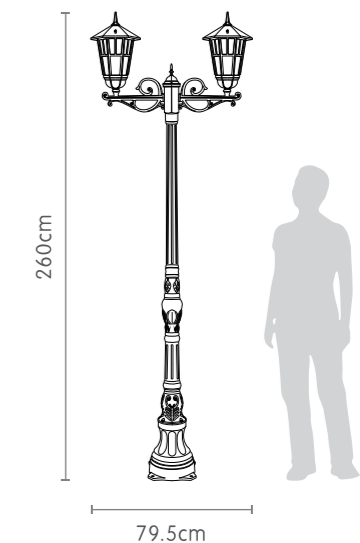

Vanda

Code: SH - 059

Material : Aluminium Die-Cast	Bolt : Steel
Color : Powder Coating	Lamp : LED
Shade : PMMA	Lamp Holder : E27 standard
Color Shade : Opalline	Power : 20W max. 220-240V

33cm

37cm

SH-059103D
N.W~2.9 kg

SH-059203D
N.W~4.9 kg

SH-059201U
N.W~4.8 kg

SH-059211U
N.W~4.9 kg