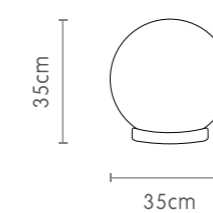

SH-091218 E  
N.W~5 kg

SH-091318 D  
N.W~6.8 kg

**Gooy**  
Light Up The Night

SH-4040

SH-4035

SH-4030

SH-4025

SH-4020