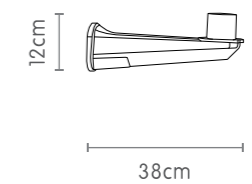

Gooy
Light Up The Night

SH-4025

SH-4020

SH-3725

SH-3830