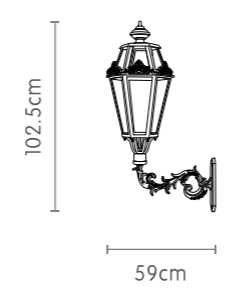

SH-090917 U
N.W~10.5 kg

SH-09001
N.W~7.6 kg