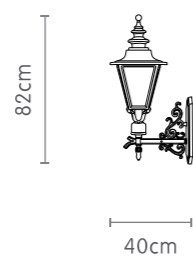

# English

Code: SH - 074

Material : Aluminium	Bolt : Steel
Color : Powder Coating	Lamp : LED
Shade : Glass	Lamp Holder : E27 standard
Color Shade : Opalline	Power : 30W max. 220-240V

SH-07402  
N.W~4 kg

SH-074913U  
N.W~5.8 kg