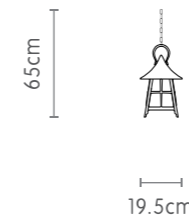

Shoniz 2

Code: SH - 078

Material	: Aluminium Die-Cast	Bolt	: Steel
Color	: Powder Coating	Lamp	: LED
Shade	: PMMA	Lamp Holder	: E27 standard
Color Shade	: Opalline	Power	: 12W max. 220-240V

SH-07802
N.W~1.1 kg

SH-078916D
N.W~1.4 kg

SH-078216D
N.W~2.8 kg

SH-07803
N.W~1.455 kg

SH-078116D
N.W~1.880 kg