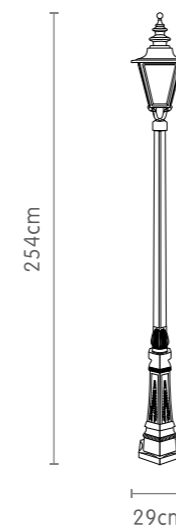

SH-074227 U
N.W~18.2 kg