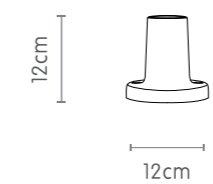

Gooy
Light Up The Night

SH-4025

SH-4020

SH-3725

SH-3910