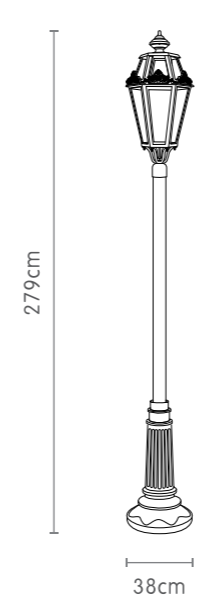

Bernard

Code: SH - 090

Material : Aluminium	Bolt : Steel
Color : Powder Coating	Lamp : LED
Shade : PMMA	Lamp Holder : E27 standard
Color Shade : Opalline	Power : 30W max. 220-240V

SH-09001
N.W~7.6 kg