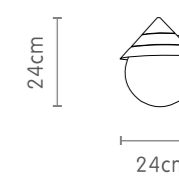

Gooy
Light Up The Night

SH-4025

SH-4020

SH-3725