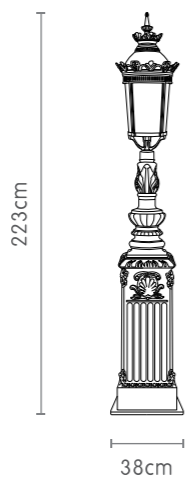

# Emperatoor

Code: SH - 086

Material : Aluminium Die-Cast	Bolt : Steel
Color : Powder Coating	Lamp : LED
Shade : PMMA	Lamp Holder : E27 standard
Color Shade : Opalline	Power : 30W max. 220-240V

SH-08602  
N.W~6 kg

SH-08604  
N.W~6.6 kg

SH-08601  
N.W~6.2 kg

SH-086227U  
N.W~22.2 kg

SH-086927U  
N.W~9.65 kg

SH-08601  
N.W~6.2 kg

SH-086910 U  
N.W~8.9 kg

SH-086210 U  
N.W~22.4 kg

SH-086917U  
N.W~9.1 kg