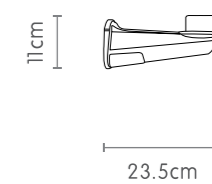

Gooy
Light Up The Night

SH-4025

SH-4020

SH-3725

SH-3820