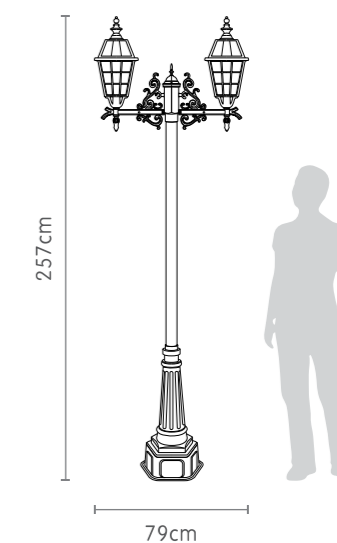

Veniz

Code: SH - 055

Material : Aluminium Die-Cast	Bolt : Steel
Color : Powder Coating	Lamp : LED
Shade : PMMA	Lamp Holder : E27 standard
Color Shade : Opalline	Power : 20W max. 220-240V

SH-055103D
N.W~3.4 kg

SH-055213U
N.W~6.6 kg